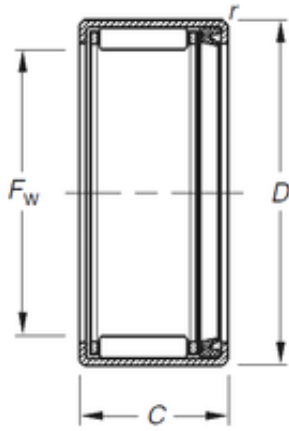

INA F-56752 needle roller bearings

Bearing No. F-56752

Size	17x23x15 mm
Bore Diameter	17 mm
Outer Diameter	23 mm
Width	15 mm
d	17 mm
D	23 mm
C	15 mm

F-56752 Bearing 2D drawings and 3D CAD models